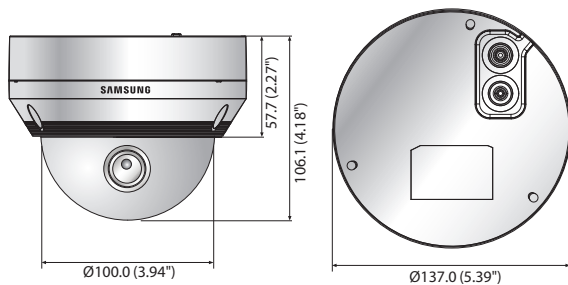

Dimensions

Unit : mm (inch)